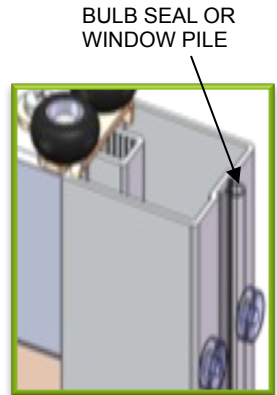

TECHNICAL DRAWING
BOTTOM ROLLED ROOM DIVIDER

OPTION FEATURE
Bulb seal or window pile the length of the stile provides a soft impact effect on the door.