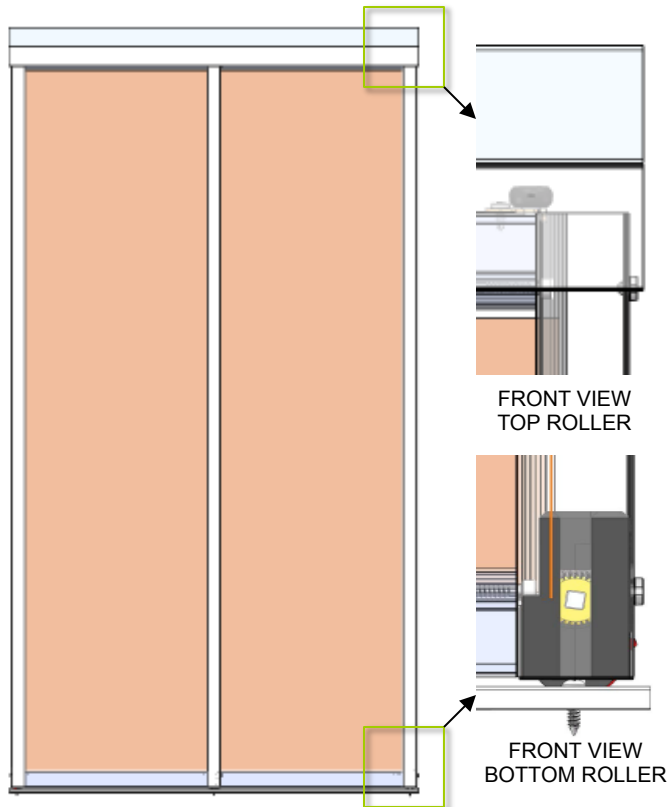

TECHNICAL DRAWING
BOTTOM ROLLED ROOM DIVIDER

OPTION FEATURE
Bulb seal or window pile the length of the stile provides a soft impact effect on the door.