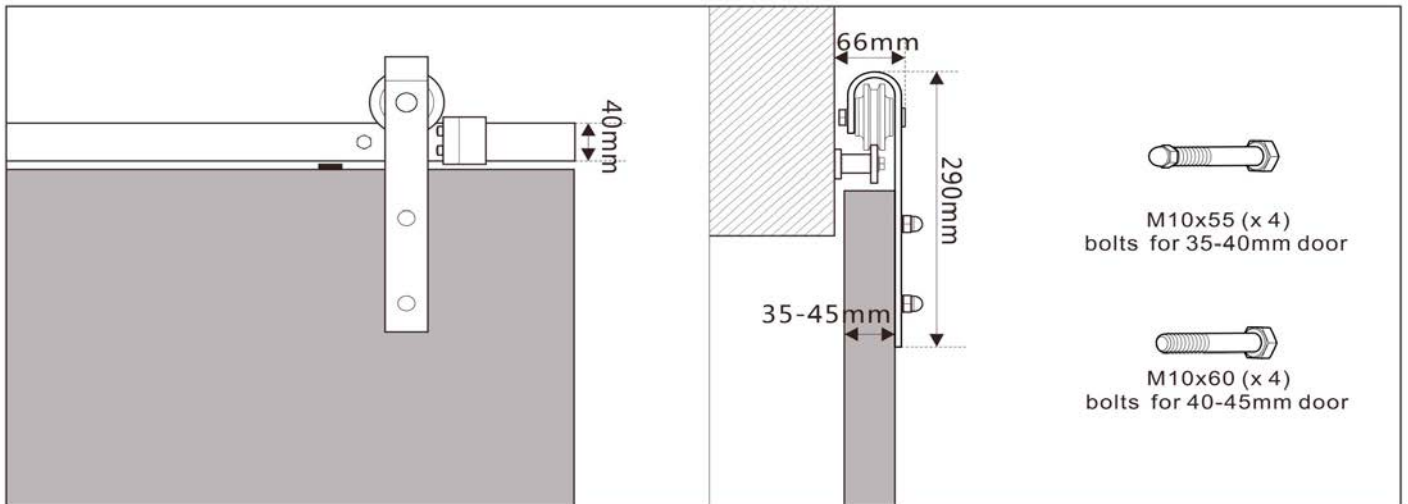

- Maximum F/O width: 96 inches
- Maximum door thickness: 1-3/4 inches
- Maximum door weight: 225 lbs
- For 1 or 2 sliding wood doors
- Finish options: black, silver and bronze
- All finishes are powder coated over steel
- Smooth quiet operation
- Simple installation
- Steel components

TRACK LENGTHS

BLACK	SILVER	BRONZE
55"	55"	55"
67"	67"	67"
79"	79"	79"
91"	91"	91"
103"	103"	103"

* Coupler available to join two tracks.

PARTS